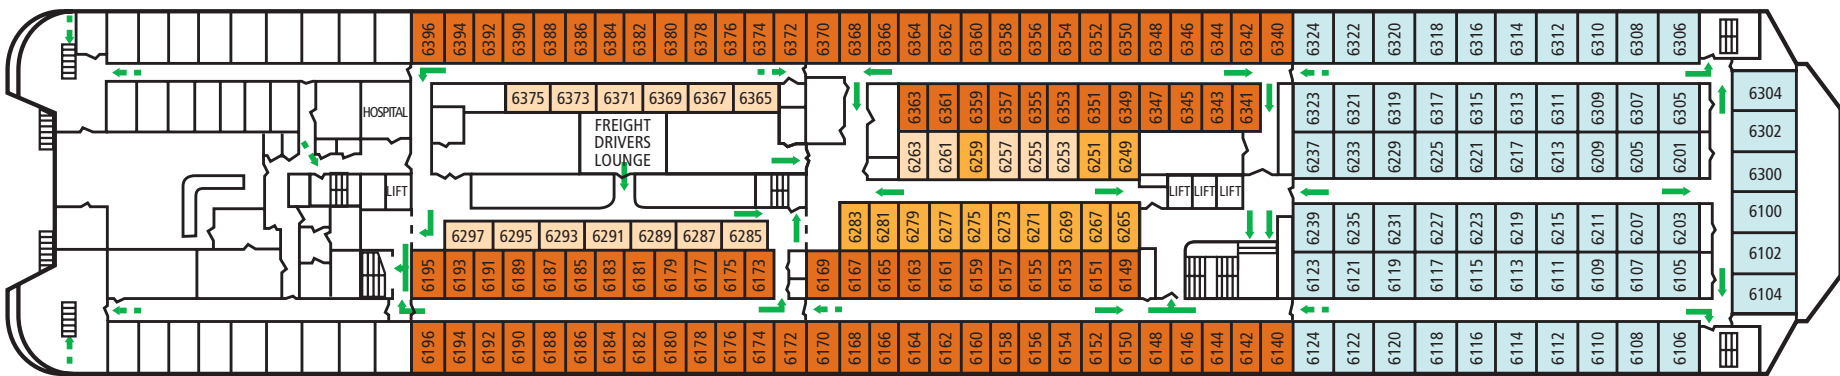

OSCAR WILDE CABIN PLAN

Deck 9

Deck 8

Deck 6

Deck 5

- | | | | | | | | |
|-------------------------|---|--------------|---|--------------|---|--------------|---|
| 5 Star Double Bed Suite |  | 4 Star 4 Bed |  | 3 Star 4 Bed |  | 2 Star 3 Bed |  |
| 4 Star 2 Bed |  | 3 Star 2 Bed |  | 2 Star 2 Bed |  | 2 Star 4 Bed |  |