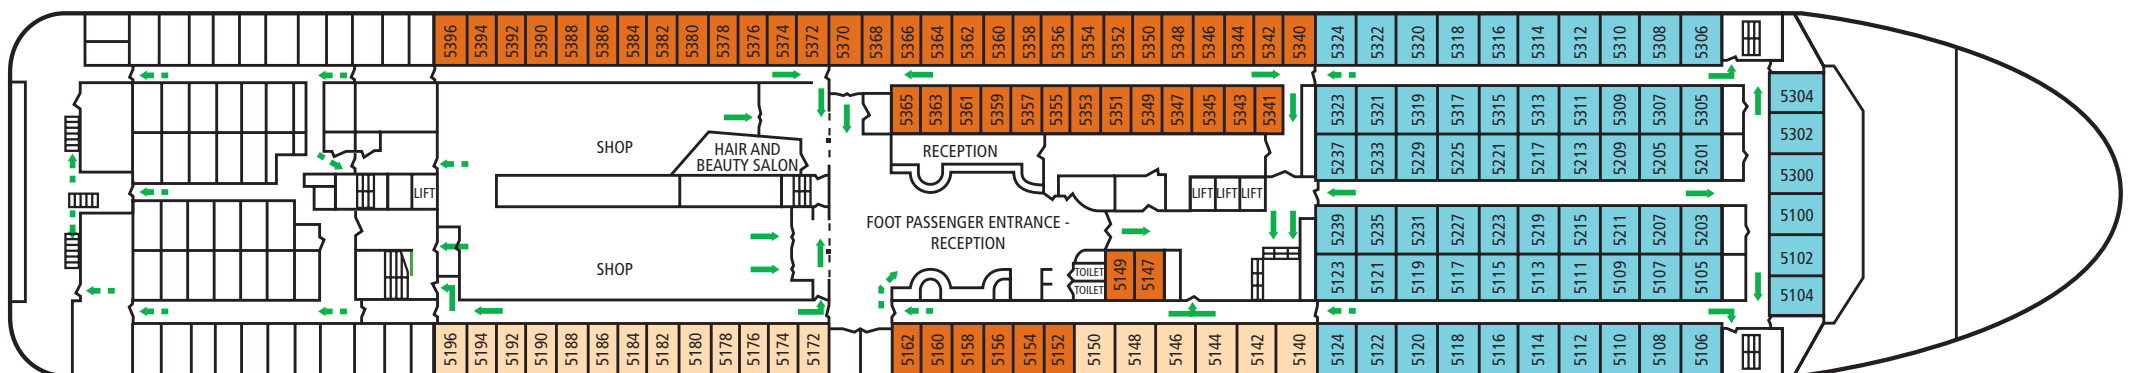

OSCAR WILDE CABIN PLAN

Deck 9

Deck 8

Deck 6

Deck 5

- | | | | | | | | |
|-------------------------|---|--------------|---|--------------|---|--------------|---|
| 5 Star Double Bed Suite |  | 4 Star 4 Bed |  | 3 Star 4 Bed |  | 2 Star 3 Bed |  |
| 4 Star 2 Bed |  | 3 Star 2 Bed |  | 2 Star 2 Bed |  | 2 Star 4 Bed |  |