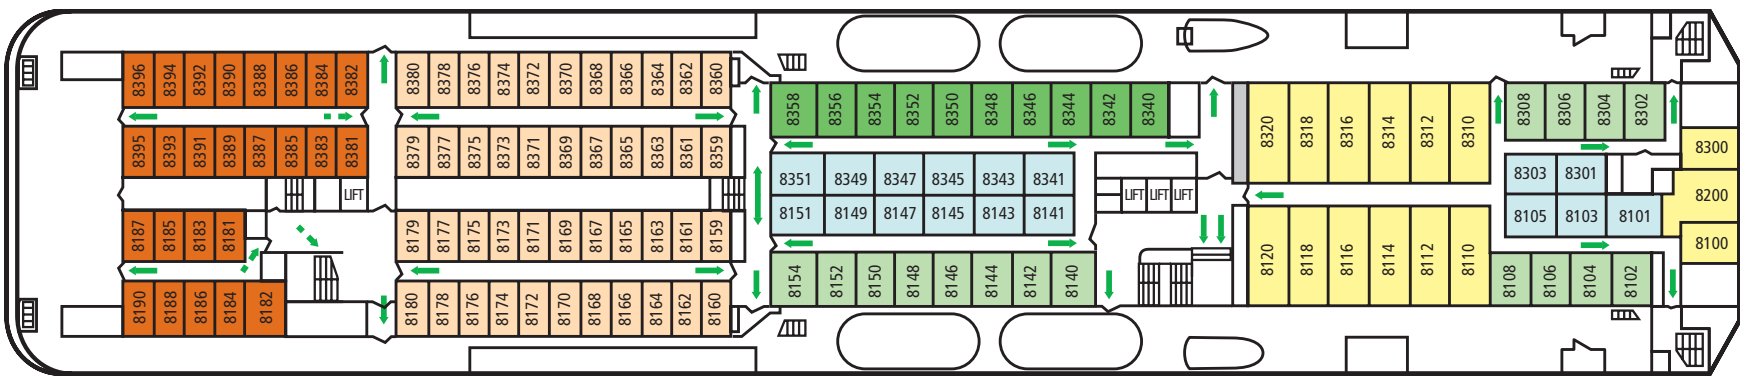

OSCAR WILDE CABIN PLAN

Deck 9

Deck 8

Deck 6

Deck 5

- | | | | | | | | |
|-------------------------|---|--------------|---|--------------|---|--------------|---|
| 5 Star Double Bed Suite |  | 4 Star 4 Bed |  | 3 Star 4 Bed |  | 2 Star 3 Bed |  |
| 4 Star 2 Bed |  | 3 Star 2 Bed |  | 2 Star 2 Bed |  | 2 Star 4 Bed |  |